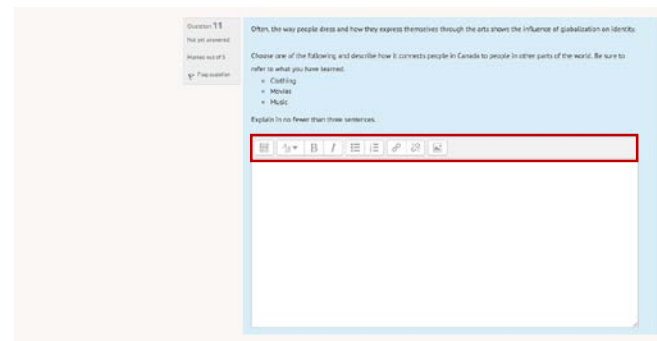

Keep in mind that, when written questions are involved, there may be a delay before you get your feedback because your responses will be graded manually by your teacher rather than automatically by the system.

Contact

If at any time you have questions, please contact us at 1-855-974-5333 x5317 or vsupport@pembinahills.ca.