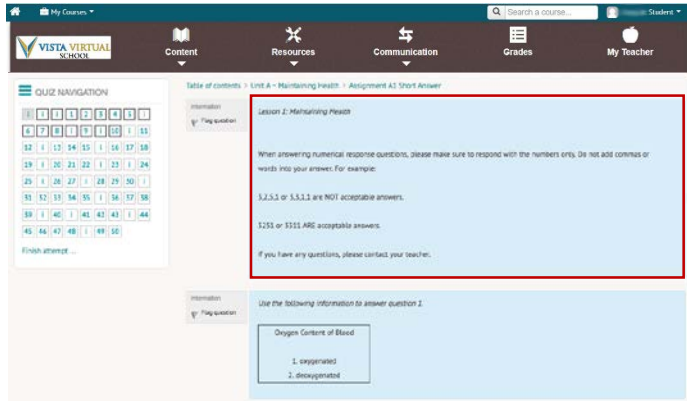

When you take quizzes in Vista Virtual School's Learning Management System ([Moodle](#)), you may encounter different types of questions.

Most commonly, you'll see multiple choice questions. To answer these, simply click the circle next to the best response.

There are many other different question types as well. You may see drag and drop questions, best choice questions, matching questions, fill in the blank, and others—in any case, it's very important to read the instructions that come with the question.