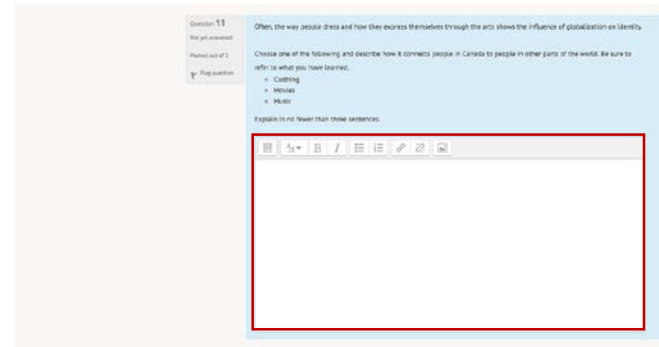

You may also be provided with written-response questions, where you can enter your responses into the textbox.

Feel free to use the basic formatting tools as well.